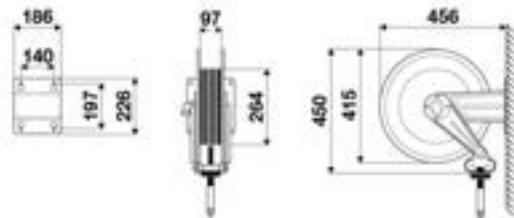

MAKING EVERY DROP COUNT

RAASM 430 Series Air/Water Hose Reel

ultraflo  bluequip FUELCUBE *FUELSHOT*

Features & Benefits

- Can be roof, wall or bench mounted
- Equipped with 0.6m Connection Hose
- 1/2" BSP (f) inlet & 1/2" BSP (m) outlet connection
- Pressure rating: 20Bar
- Ideal for Workshop Installations and Mobile Service Units

Dimensions

Part No.	Description
AF-RA-8430.103	RAASM 430 Reel 10M X 1/2" ID Hose
AF-RA-8430.104	RAASM 430 Reel 15M X 1/2" ID Hose